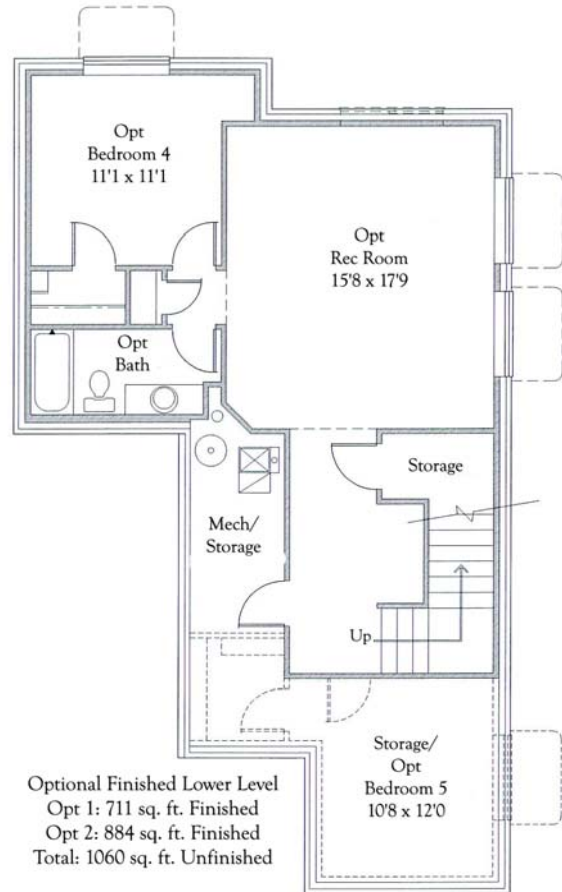

* *Loft*

* *Optional Finished Basement*

* *3 Car Tandem Garage*

* *Laundry on Upper Level*

* *Private Master Suite*

* *Spanish Elevations include Tile Roof*

ELISA BELLA

ELISA BELLA

Optional Finished Lower Level
 Opt 1: 711 sq. ft. Finished
 Opt 2: 884 sq. ft. Finished
 Total: 1060 sq. ft. Unfinished

**Saddletree
Homes**

1821 Austin Bluffs Pkwy
 Colorado Springs, CO 80918
 (719)593-1400 Fax: (719)590-7521
 www.saddletreehomes.com