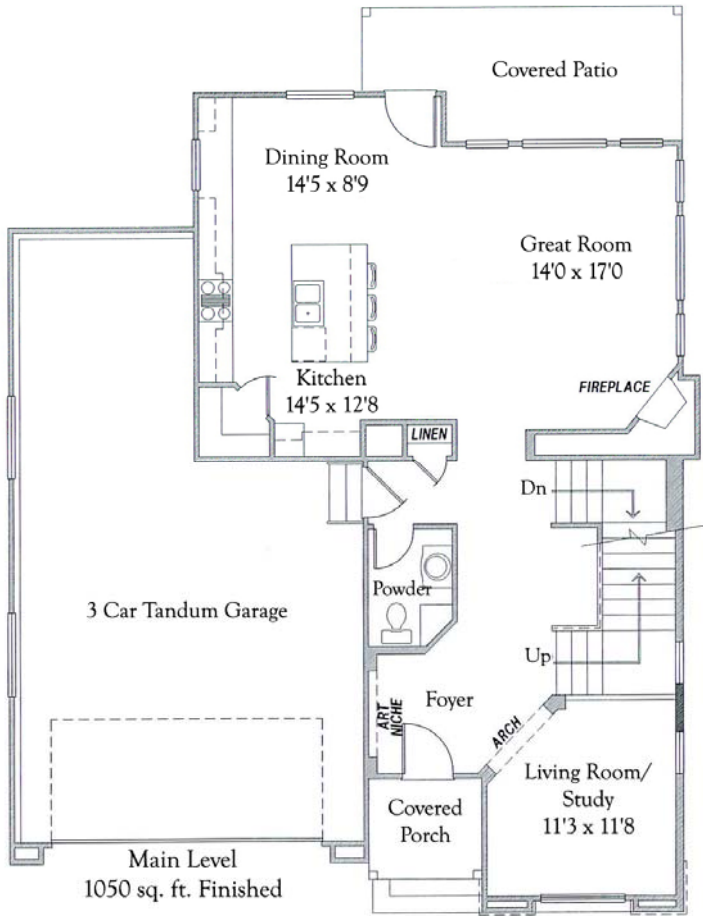

* *Loft*

* *Optional Finished Basement*

* *3 Car Tandem Garage*

* *Laundry on Upper Level*

* *Private Master Suite*

* *Spanish Elevations include Tile Roof*

ELISA BELLA

ELISA BELLA

Optional Finished Lower Level
 Opt 1: 711 sq. ft. Finished
 Opt 2: 884 sq. ft. Finished
 Total: 1060 sq. ft. Unfinished

**Saddletree
Homes**

1821 Austin Bluffs Pkwy
 Colorado Springs, CO 80918
 (719)593-1400 Fax: (719)590-7521
 www.saddletreehomes.com