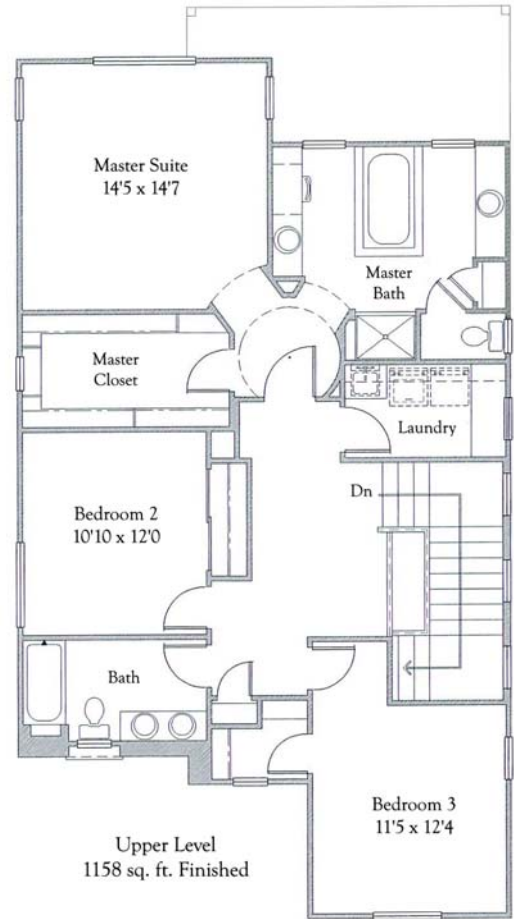

Saddletree
Homes

French Country

American Heritage

Spanish

Craftsman

* *Two Story Design*

* *3 Bedrooms, 2.5 Baths*

* *Living Room/Study*

* *Loft*

* *Optional Finished Basement*

* *3 Car Tandem Garage*

* *Laundry on Upper Level*

* *Private Master Suite*

* *Spanish Elevations include Tile Roof*

ELISA BELLA

ELISA BELLA

Optional Finished Lower Level
 Opt 1: 711 sq. ft. Finished
 Opt 2: 884 sq. ft. Finished
 Total: 1060 sq. ft. Unfinished

**Saddletree
Homes**

1821 Austin Bluffs Pkwy
 Colorado Springs, CO 80918
 (719)593-1400 Fax: (719)590-7521
 www.saddletreehomes.com