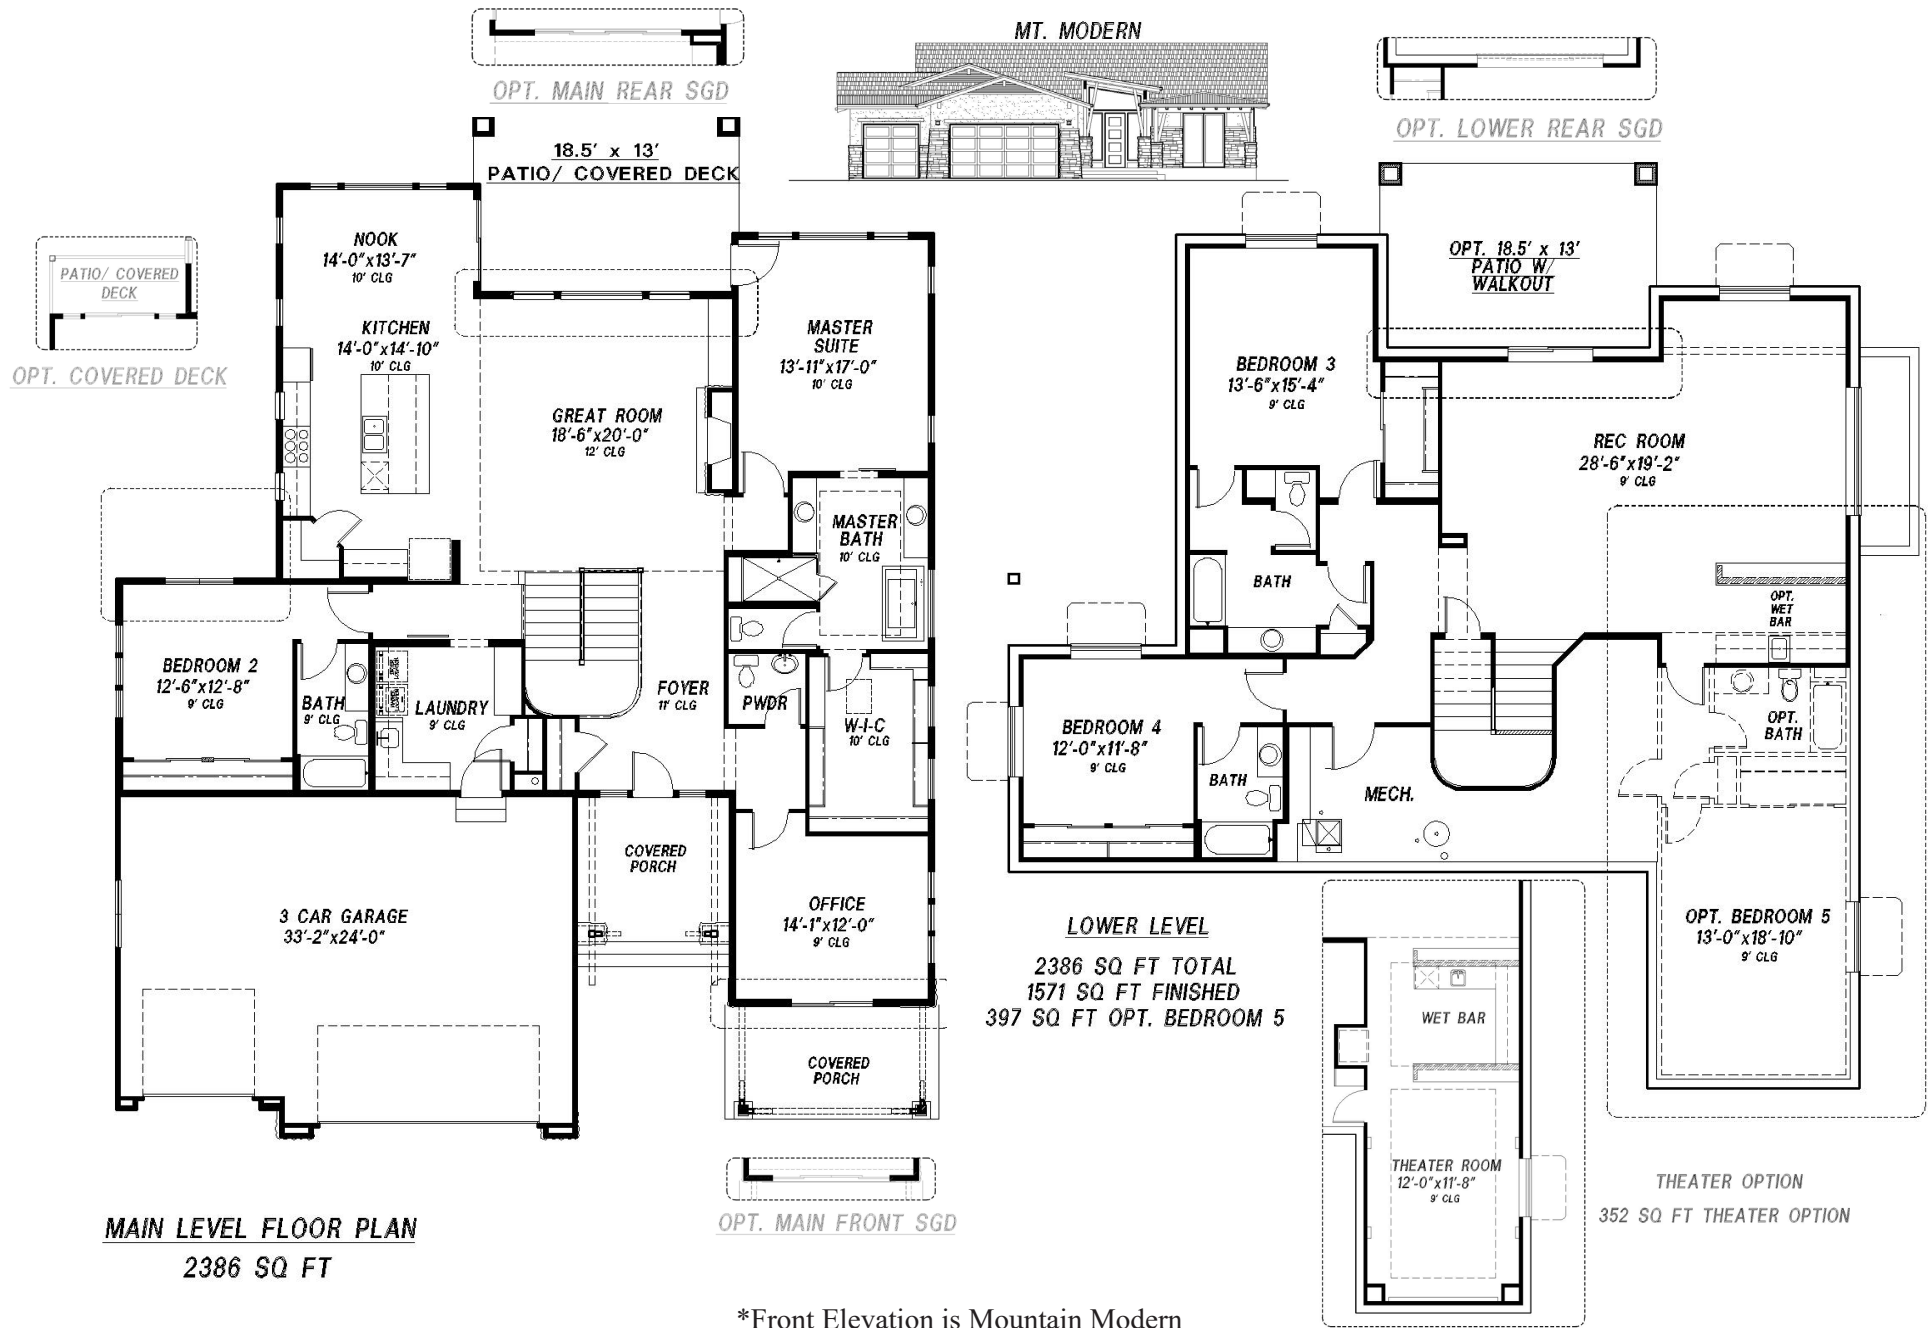

The Buena Vista II

Bedrooms: 4-5 | Bathrooms: 5-6 | Finished: 3,957 | Total: 4,772

*Saddletree
Homes*

We Build The Home You See When You Close Your Eyes And Dream!

*Front Elevation is Mountain Modern

Policy of Continued Product Improvement

Saddletree Homes Reserves the Right to Make Changes Without Notice. Some Windows Shown are optional. All Room Sizes Approximate. Floor Plans Change Per Elevation. Photographs may include non-standard items. Saddletree Floor Plans are Copyrighted to Fullest Extent of the Law. (Updated Master 10/30/2018)