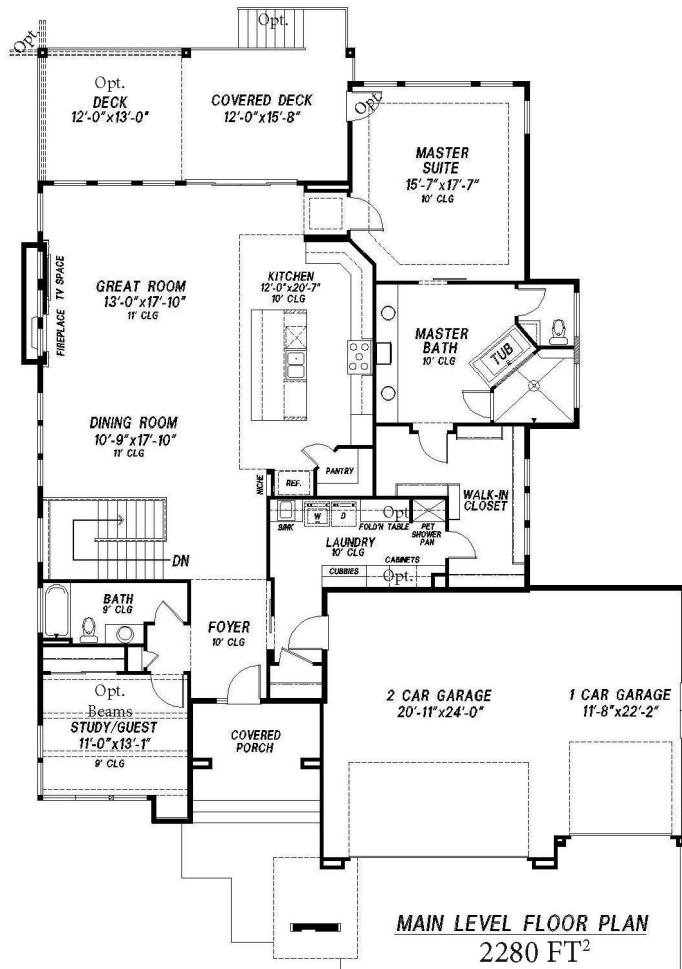

# *The Cherry Creek*

*Bedrooms: 4-5 | Bathrooms: 3-4 | Finished: 3,760 | Total: 4,560*

*Saddletree  
Homes*

*We Build The Home You See When You Close Your Eyes And Dream*

\*Front Elevation is Contemporary Prairie

Contemporary Prairie

European Cottage

Policy of Continued Product Improvement

Saddletree Homes Reserves the Right to Make Changes Without Notice. Some Windows Shown are Optional. All Room Sizes Approximate. Floor Plans Change Per Elevation. Saddletree Floor Plans are Copyrighted to Fullest Extent of the Law. (Updated 08/15/2018)