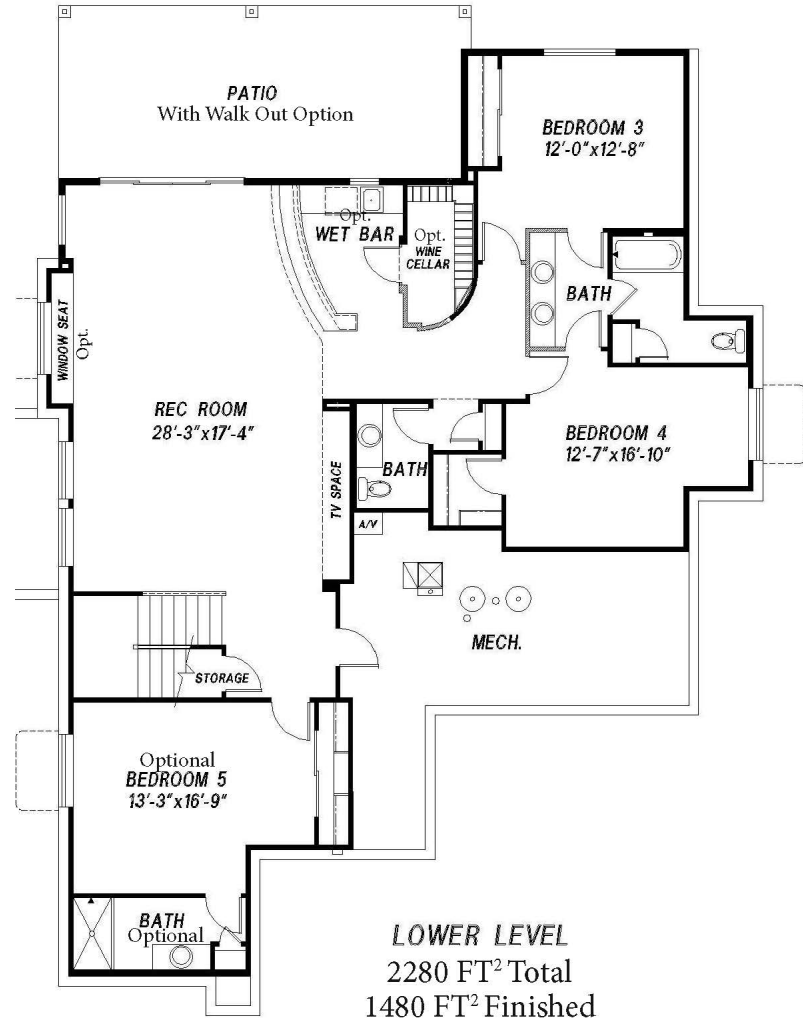

# *The Cherry Creek*

*Bedrooms: 4-5 | Bathrooms: 3-4 | Finished: 3,760 | Total: 4,560*

*Saddletree  
Homes*

*We Build The Home You See When You Close Your Eyes And Dream*

\*Front Elevation is Contemporary Prairie

Contemporary Prairie

European Cottage

Policy of Continued Product Improvement

Saddletree Homes Reserves the Right to Make Changes Without Notice. Some Windows Shown are Optional. All Room Sizes Approximate. Floor Plans Change Per Elevation. Saddletree Floor Plans are Copyrighted to Fullest Extent of the Law. (Updated 08/15/2018)