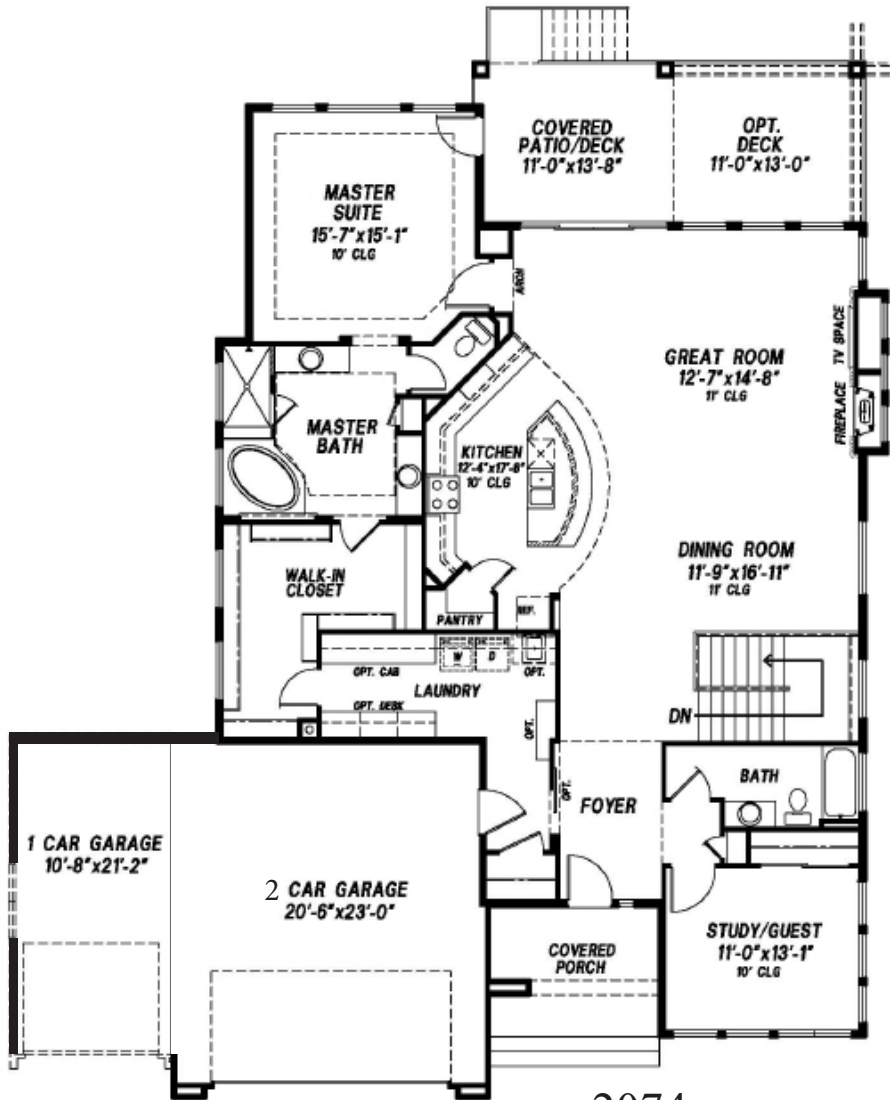

The Palisade Grand

Bedrooms: 4-5 | Bathrooms: 3-4 | Finished: 3,439 | Total: 4,148

We Build The Home You See When You Close Your Eyes And Dream

*Front Elevation is Contemporary Prairie

2074FT²

French Country

2074FT²-Total

1365FT²-Finished

Contemporary Prairie

Policy of Continued Product Improvement

Saddletree Homes Reserves the Right to Make Changes Without Notice. Some Windows Shown are Optional. All Room Sizes Approximate. Floor Plans Change Per Elevation. Saddletree Floor Plans are Copyrighted to Fullest Extent of the Law. (Updated 08/07/2018)