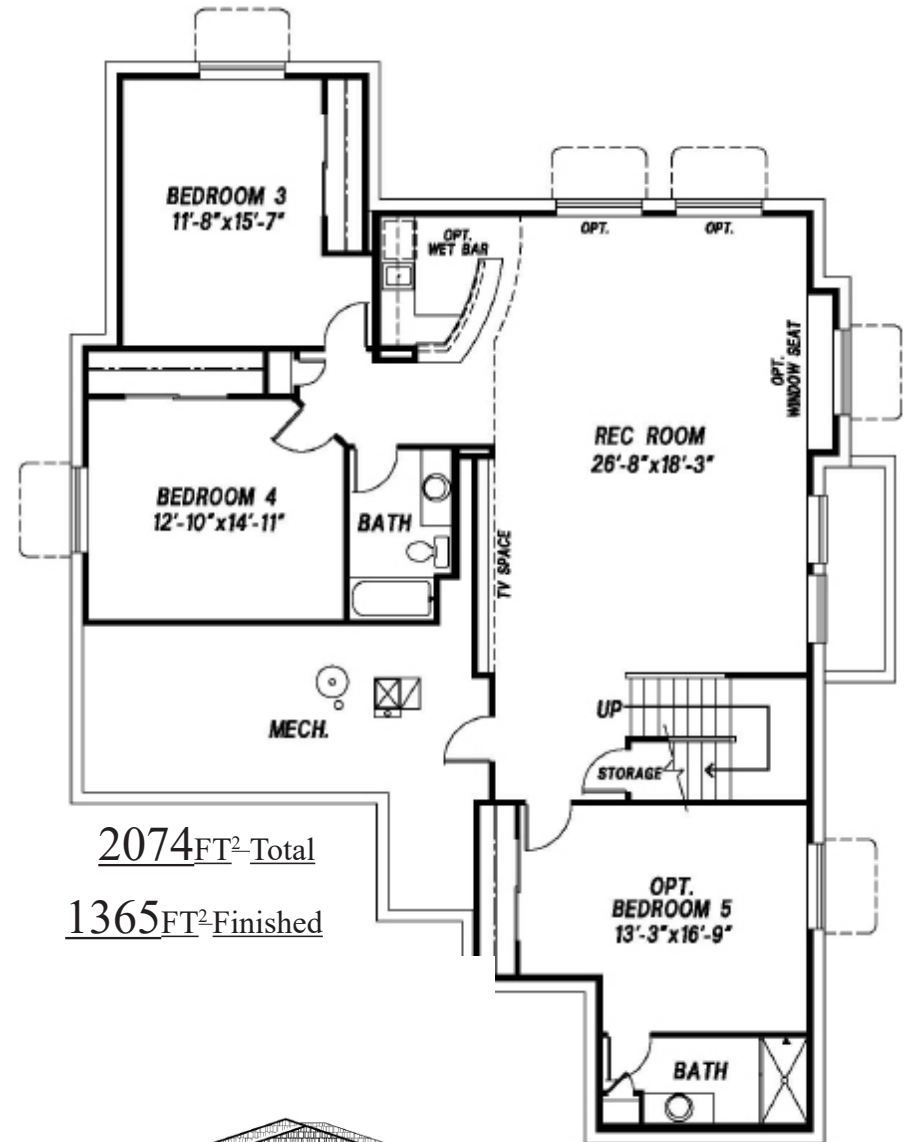

The Palisade Grand

Bedrooms: 4-5 | Bathrooms: 3-4 | Finished: 3,439 | Total: 4,148

We Build The Home You See When You Close Your Eyes And Dream

*Front Elevation is Contemporary Prairie

2074FT²

French Country

2074FT²-Total

1365FT²-Finished

Contemporary Prairie

Policy of Continued Product Improvement

Saddletree Homes Reserves the Right to Make Changes Without Notice. Some Windows Shown are Optional. All Room Sizes Approximate. Floor Plans Change Per Elevation. Saddletree Floor Plans are Copyrighted to Fullest Extent of the Law. (Updated 08/07/2018)