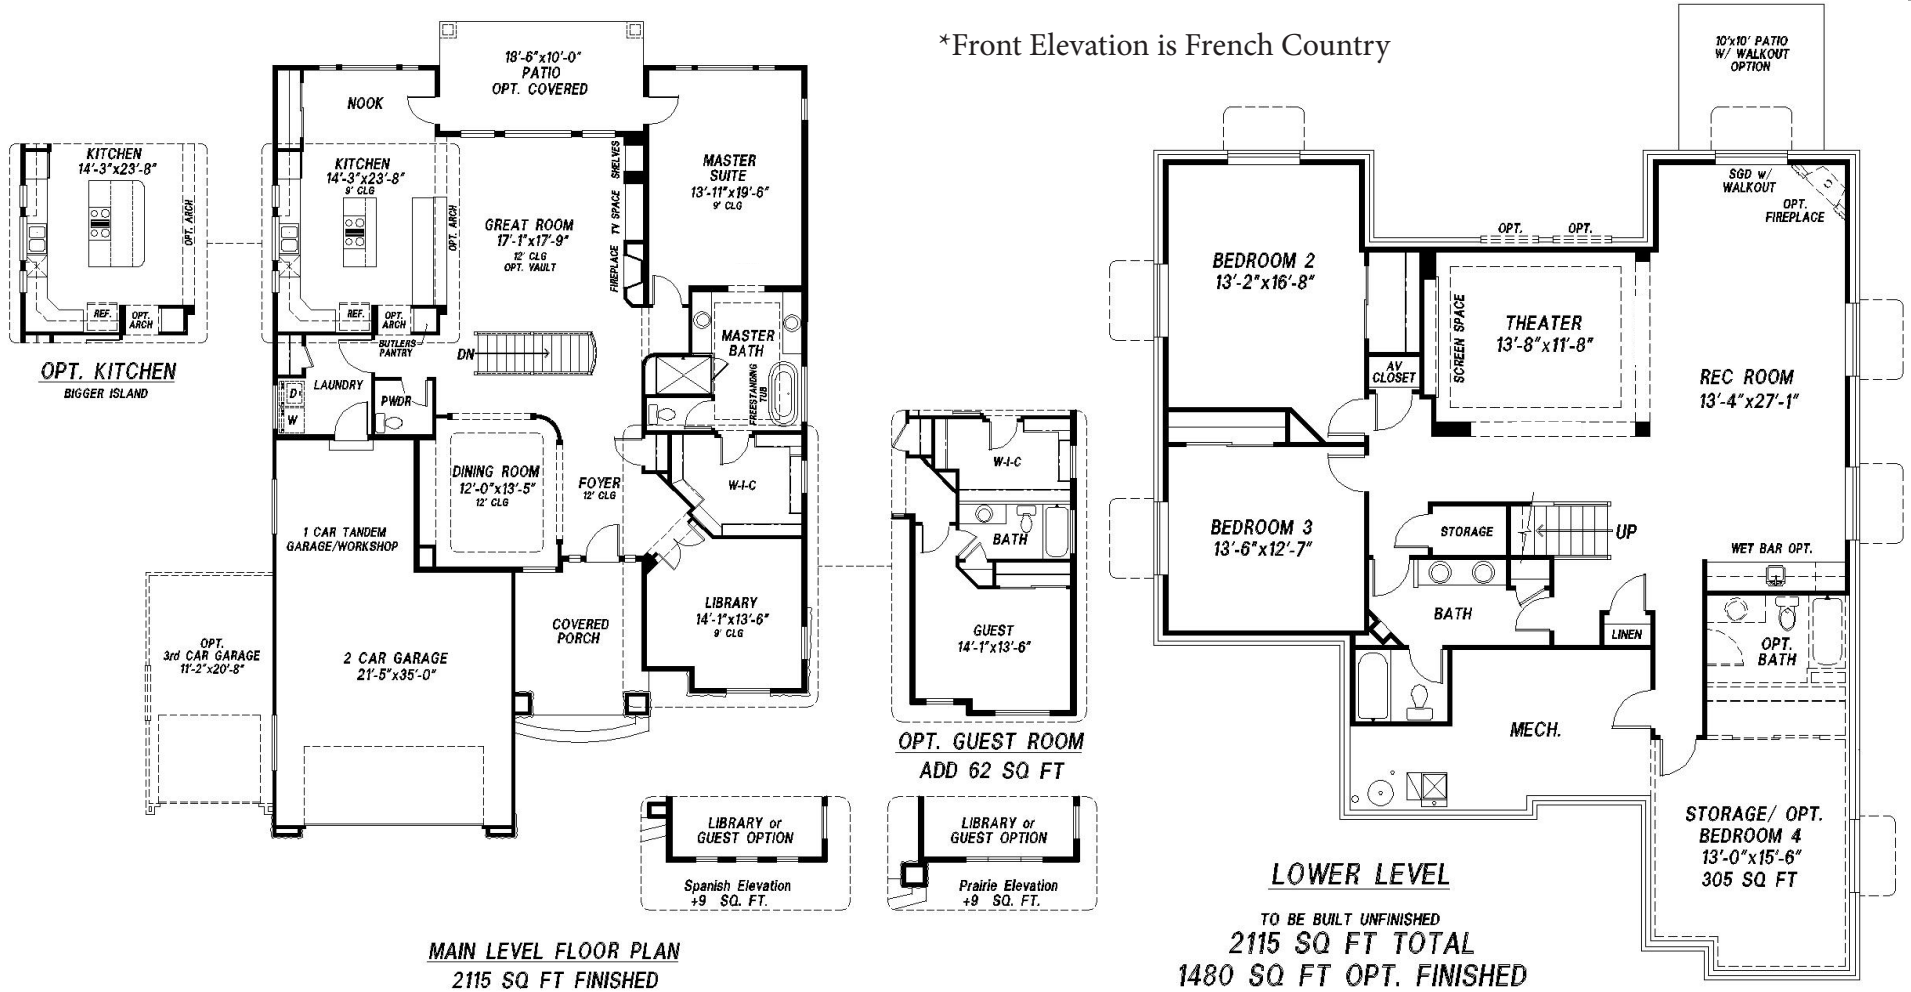

The Monte Vista

Bedrooms: 3-5 | Bathrooms: 3-5 | Finished: 3,595 | Total: 4,230

We Build The Home You See When You Close Your Eyes And Dream

*Front Elevation is French Country

Prairie

European Cottage

Spanish

Policy of Continued Product Improvement

Saddletree Homes Reserves the Right to Make Changes Without Notice. Some Windows Shown are optional. All Room Sizes Approximate. Floor Plans Change Per Elevation. Saddletree Floor Plans are Copyrighted to Fullest Extent of the Law. (Updated 11/18/2016)