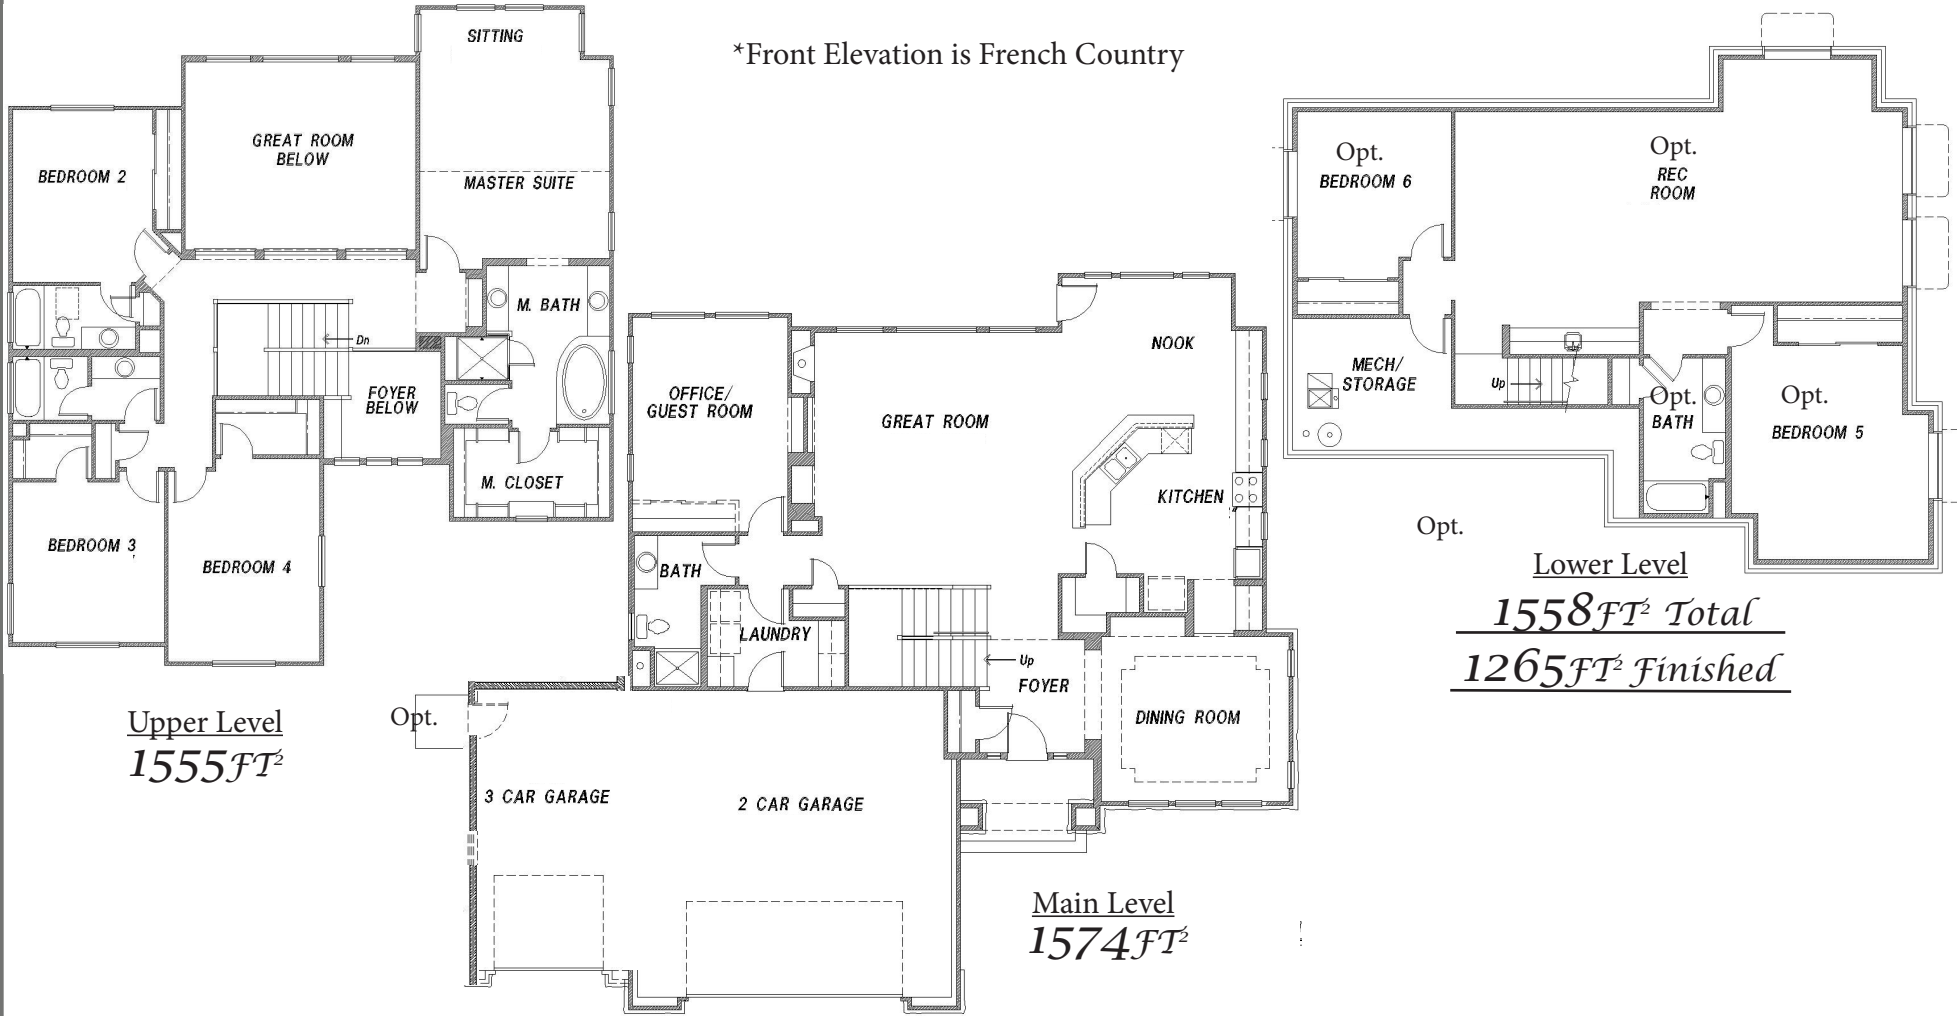

The Snowmass

Bedrooms: 5-7 | Bathrooms: 3.5-5 | Finished: 3,129 | Total: 4,687

We Build The Home You See When You Close Your Eyes And Dream!

*Front Elevation is French Country

Craftsman

French Country

Policy of Continued Product Improvement

Saddletree Homes Reserves the Right to Make Changes Without Notice. Some Windows Shown are optional. All Room Sizes Approximate. Floor Plans Change Per Elevation. Saddletree Floor Plans are Copyrighted to Fullest Extent of the Law. (Updated 03/27/2019)