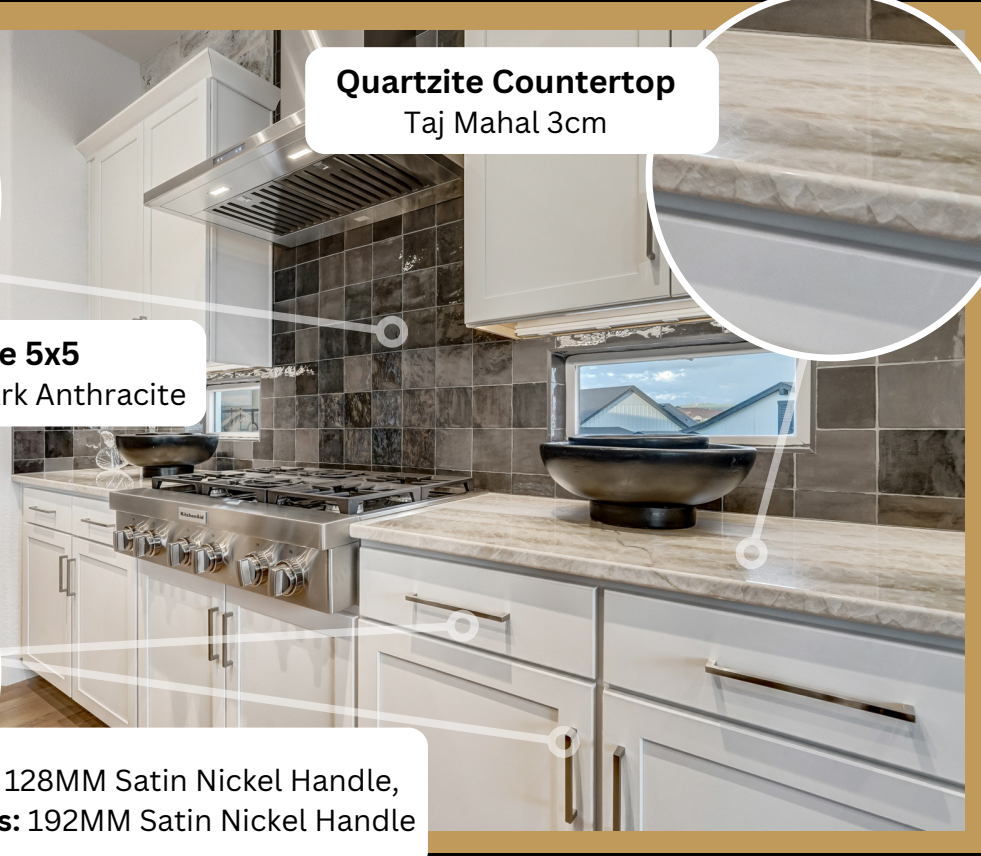

Quartzite Countertop
Taj Mahal 3cm

Doors: 128MM Satin Nickel Handle,
Drawers: 192MM Satin Nickel Handle