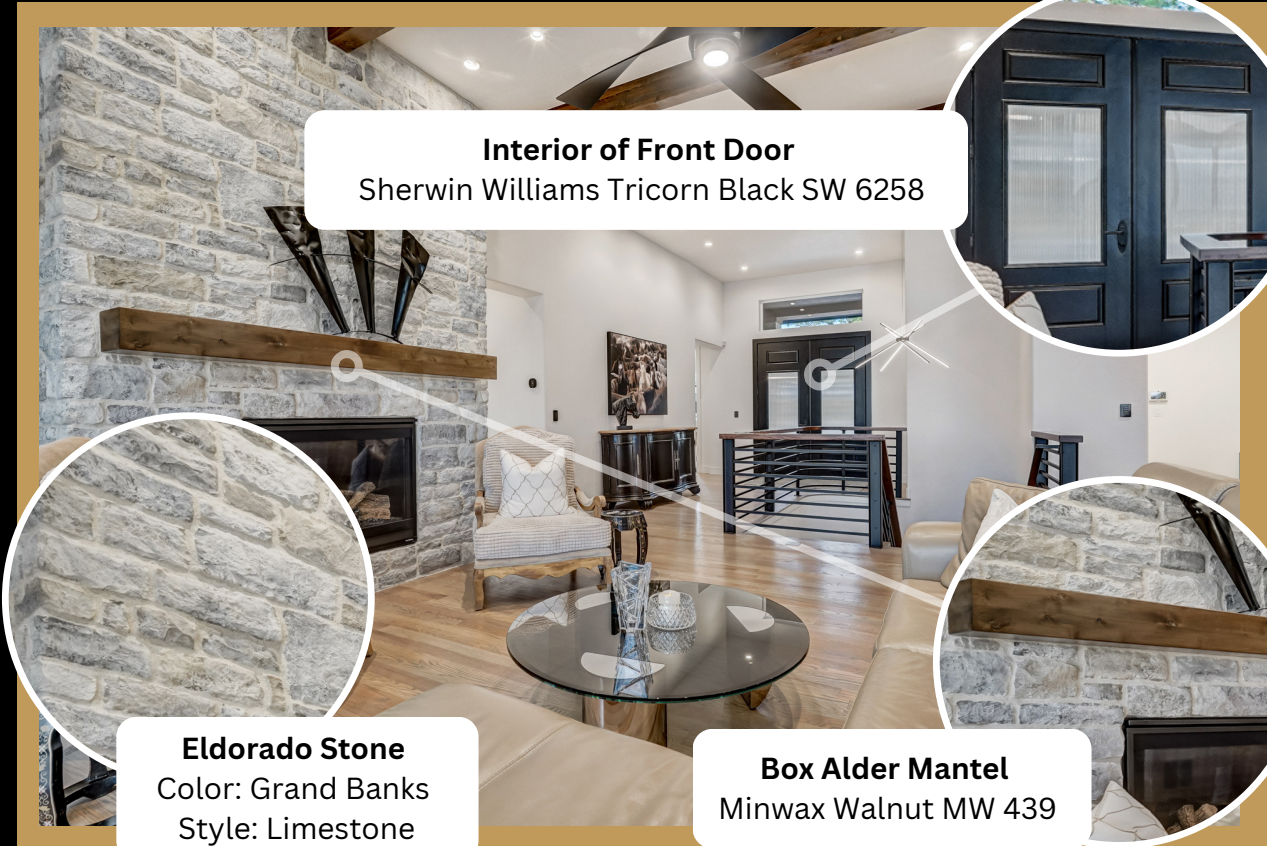

Eldorado Stone
Color: Grand Banks
Style: Limestone

Box Alder Mantel
Minwax Walnut MW 439

Interior of Front Door
Sherwin Williams Tricorn Black SW 6258