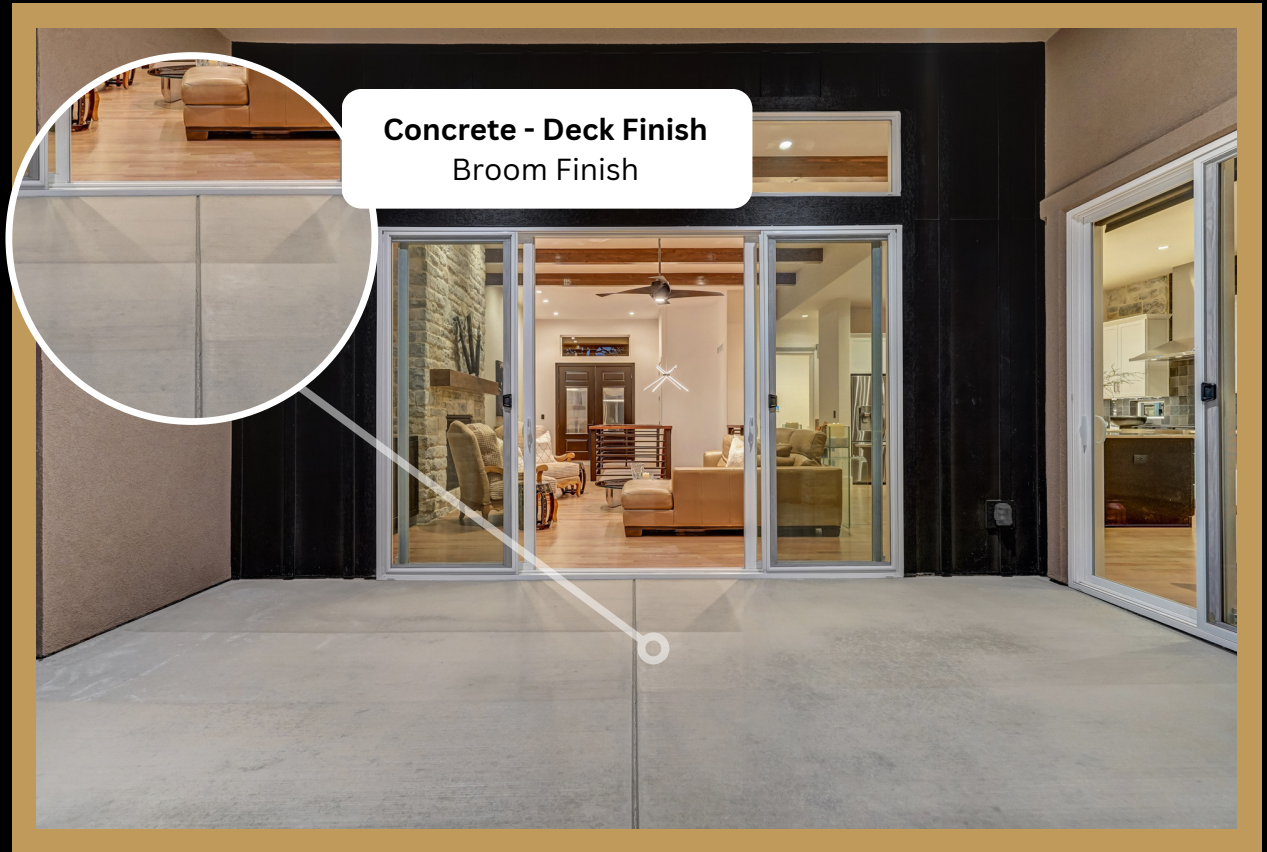

Concrete - Deck Finish
Broom Finish