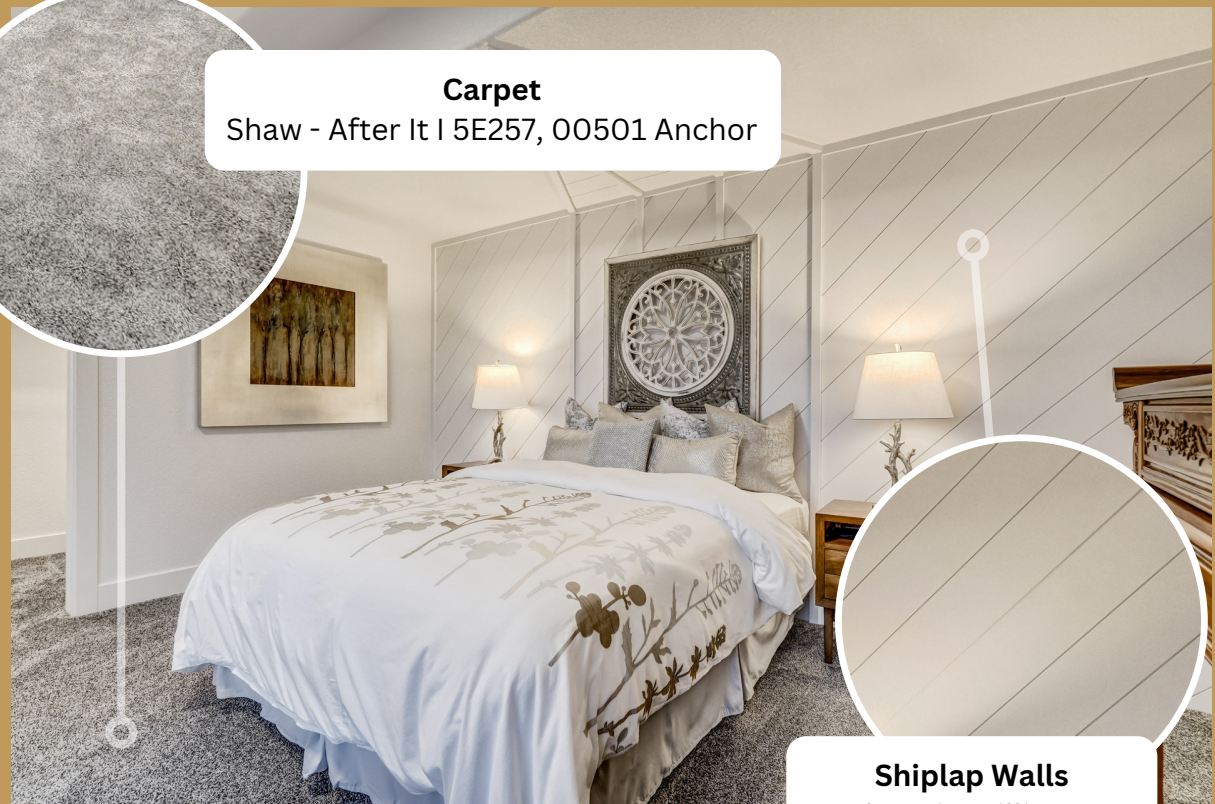

Raskin - Momentum,  
Oakesdale 7x48

**Cabinets**

Aristokraft Benton Birch Stained  
Flagstone Standard Construction

NO HARDWARE

**Carpet**  
Shaw - After It | 5E257, 00501 Anchor

**Shiplap Walls**  
Sherwin Williams,  
Snowbound SW 7004