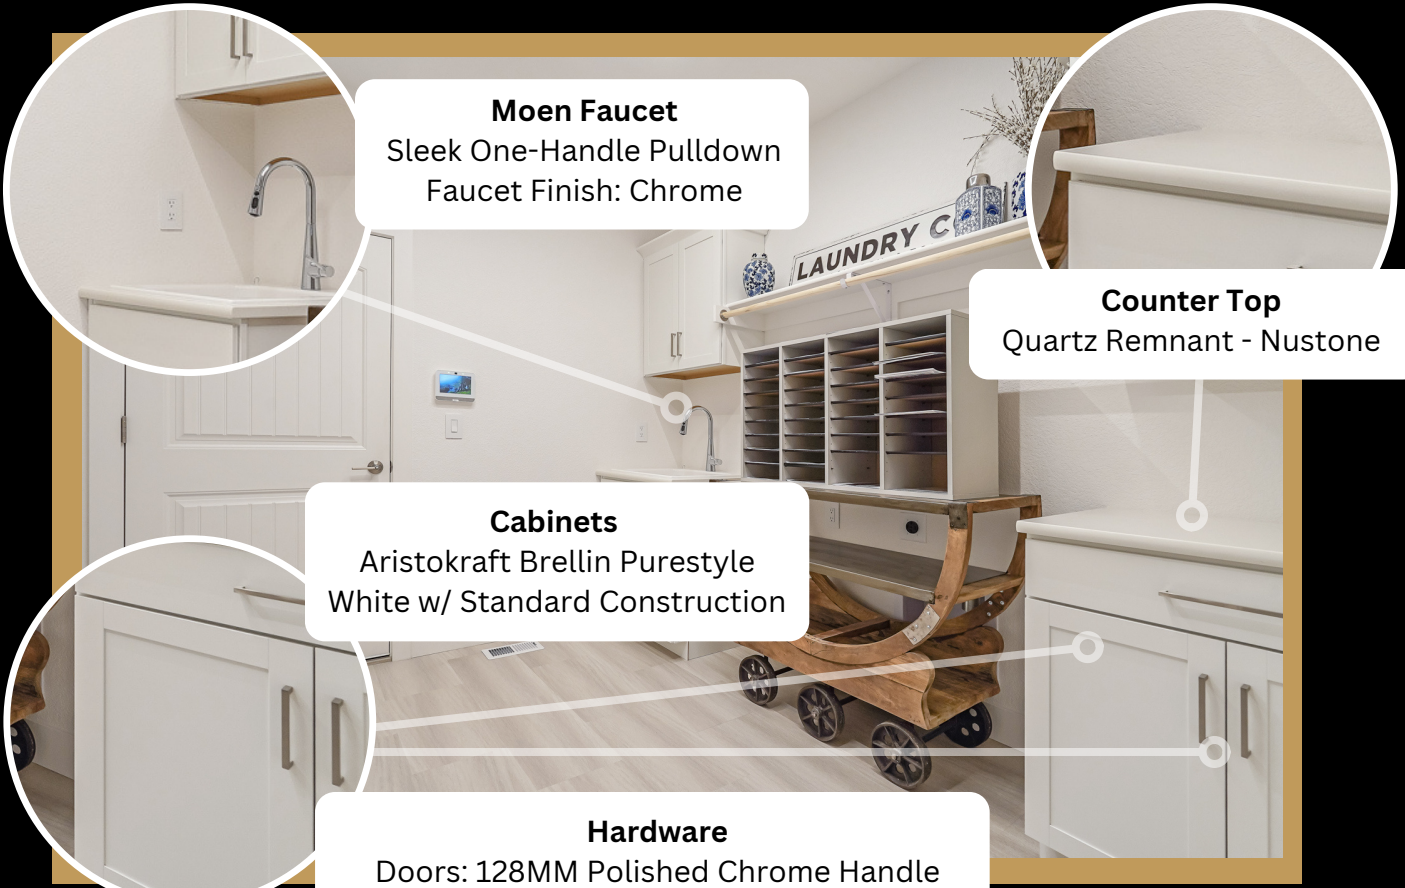

Moen Faucet
Sleek One-Handle Pulldown
Faucet Finish: Chrome

Counter Top
Quartz Remnant - Nustone

Cabinets
Aristokraft Brellin Purestyle
White w/ Standard Construction

Hardware
Doors: 128MM Polished Chrome Handle
Drawers: 192MM Polished Chrome Handle