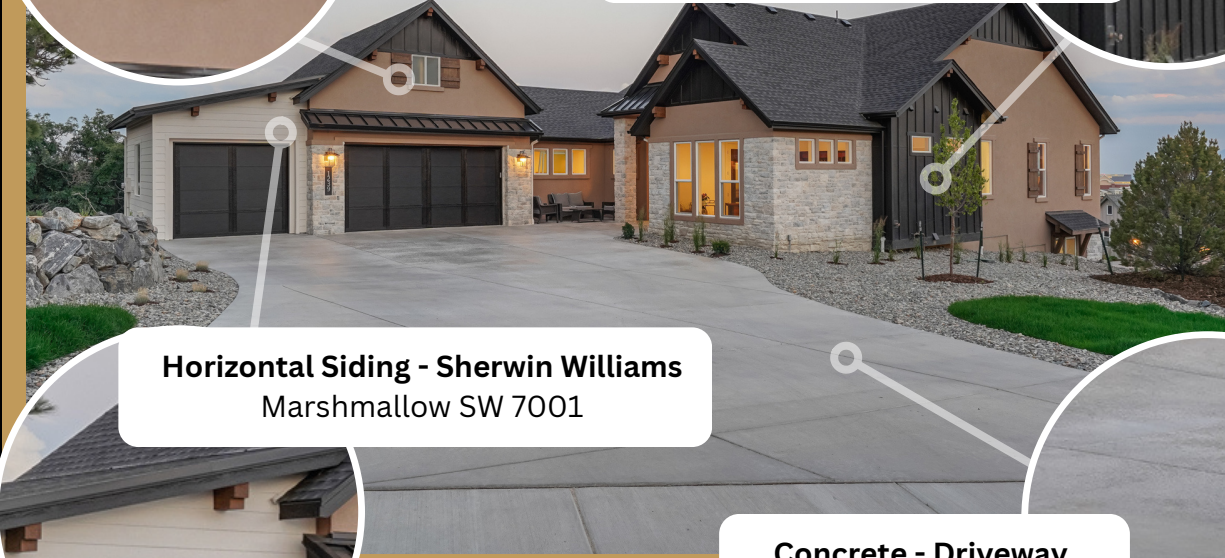

INTRODUCING THE  
**BUENA VISTA**

LOCATED IN THE FARM

Saddletree Parade of Homes 2023

1239 Kelso Place. Colorado Springs, CO. 80921

[www.saddletreehomes.com](http://www.saddletreehomes.com) | 719-BUILDER

**Corbels - Sherwin Williams**  
Woodscapes Stain: Chestnut SW 3524

**Timberline HD Roof**  
Charcoal Composite

**Sherwin Williams**  
Tricorn Black SW 6258

**Sherwin Williams**  
Tricorn Black SW 6258

**Shutters - Sherwin Williams**  
Woodscapes Chestnut SW 3524

**Bat and Board - Sherwin Williams,**  
Tricorn Black SW 6258

**Horizontal Siding - Sherwin Williams**  
Marshmallow SW 7001

**Concrete - Driveway**  
Grey Broom Finish

**Eldorado Stone**  
Color: Grand Banks  
Style: Limestone

**LaHabra Stucco**  
to match Sherwin Williams,  
Utaupeia SW 9088