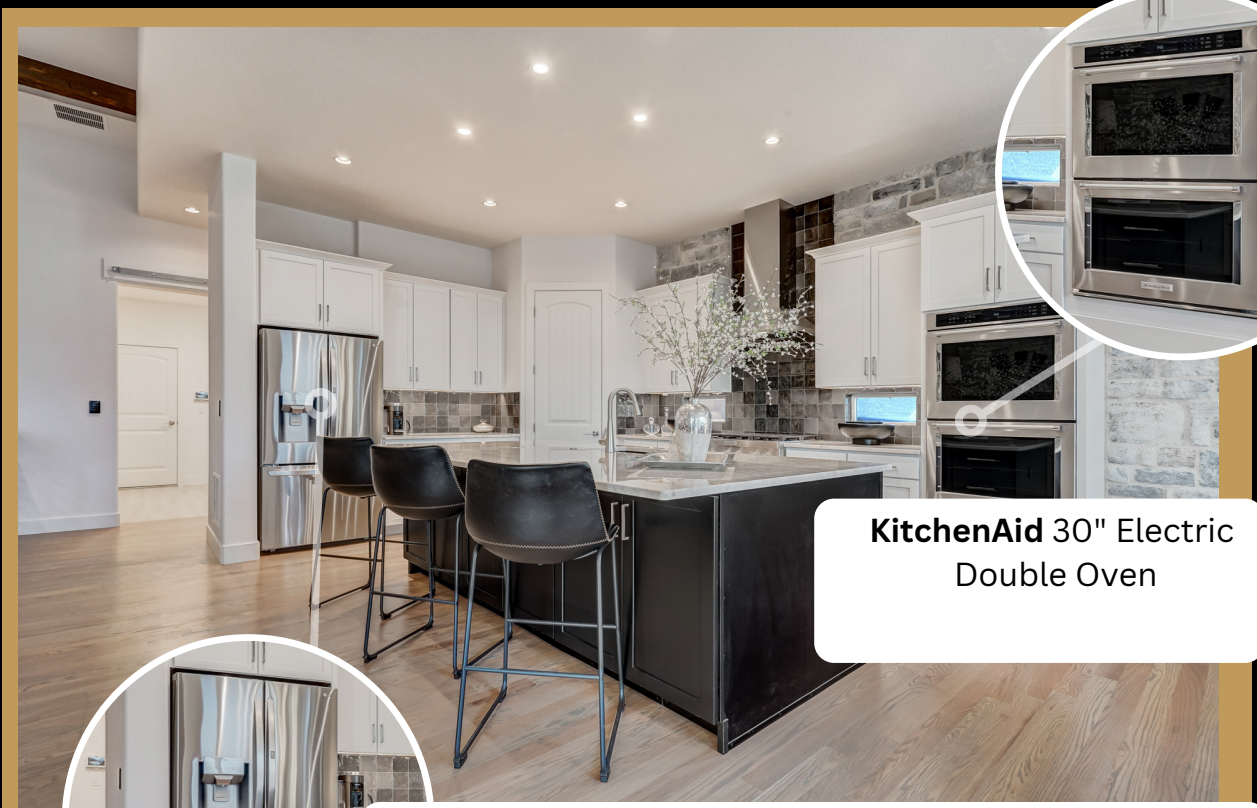

**Zephyr 36" Venezia**  
Chimney Wall, 700cfm, LED

**KitchenAid 36"**  
Pro Range Top, 6 Burners Model #KCGC506JSS

**KitchenAid 30" Electric**  
Double Oven

**LG 24 cu. ft Smart Wi-Fi Enabled Door-in-Door,**  
Counterdepth Refrigerator with Craft Ice Maker