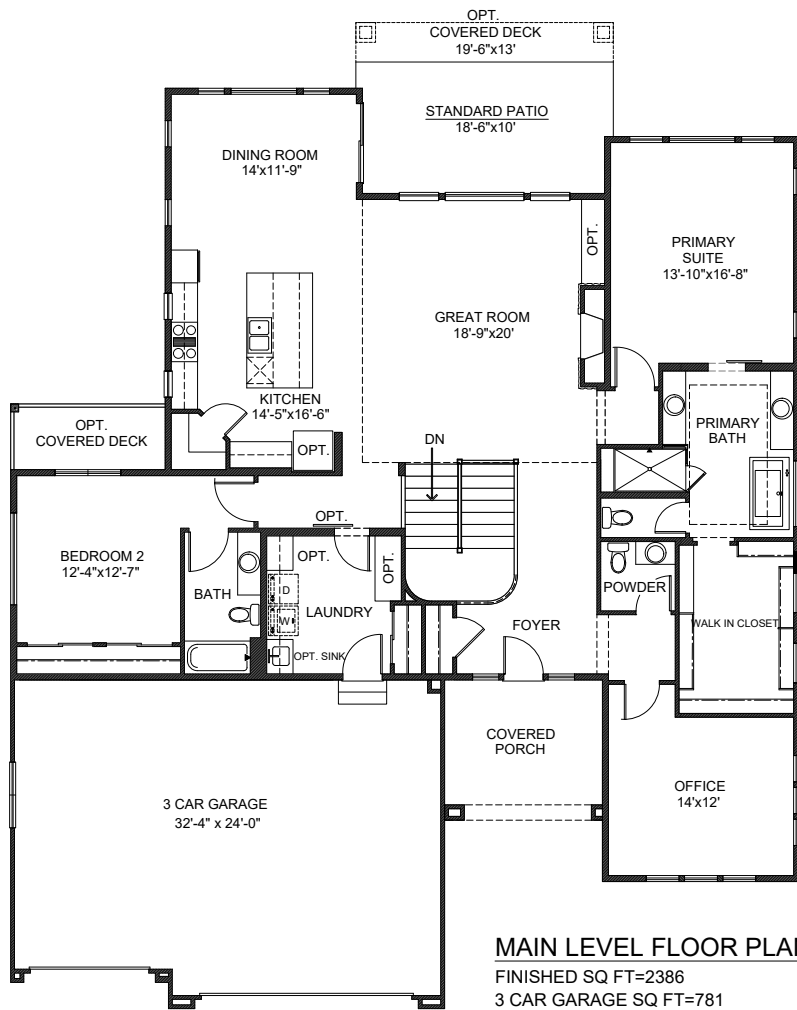

The Buena Vista I

Bedrooms: 4-5 | Bathrooms: 5-6 | Finished: 4,082 | Total: 4,772

Saddletree
Homes

We Build The Home You See When You Close Your Eyes And Dream!

Buena Vista I
 *Front Elevation is Farmhouse

OPT BEDROOM 4

OPT THEATER

STD BASEMENT

CRAFTSMAN

FARMHOUSE

PRAIRIE

RUSTIC

Policy of Continued Product Improvement

Saddletree Homes reserves the right to make changes without notice. Some windows shown are optional. All room sizes are approximate. Floor plans change per elevation. Photographs may include non-standard items. Basement window locations may change based on lot topography. Saddletree floor plans are copyrighted to the fullest extent of the law. (Updated Master 09.07.2023)