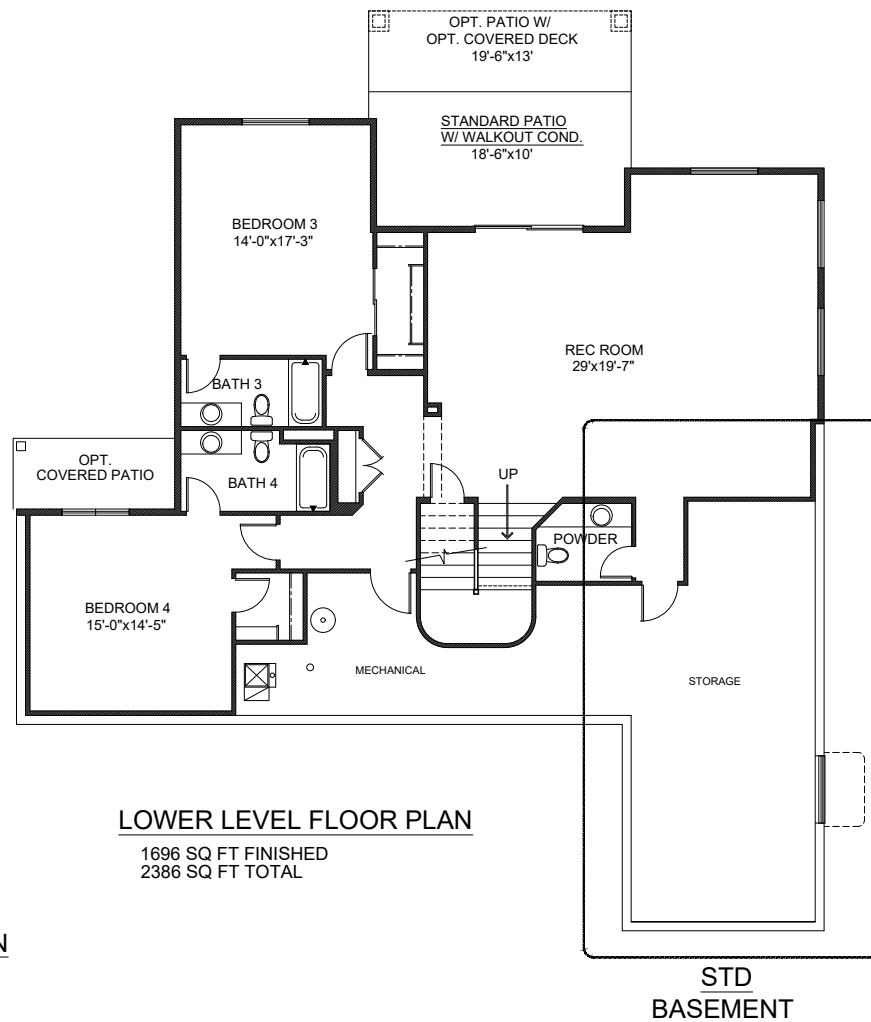

The Buena Vista I

Bedrooms: 4-5 | Bathrooms: 5-6 | Finished: 4,082 | Total: 4,772

Saddletree
Homes

We Build The Home You See When You Close Your Eyes And Dream!

Buena Vista I
 *Front Elevation is Farmhouse

OPT BEDROOM 4

OPT THEATER

STD BASEMENT

CRAFTSMAN

FARMHOUSE

PRAIRIE

RUSTIC

Policy of Continued Product Improvement

Saddletree Homes reserves the right to make changes without notice. Some windows shown are optional. All room sizes are approximate. Floor plans change per elevation. Photographs may include non-standard items. Basement window locations may change based on lot topography. Saddletree floor plans are copyrighted to the fullest extent of the law. (Updated Master 09.07.2023)